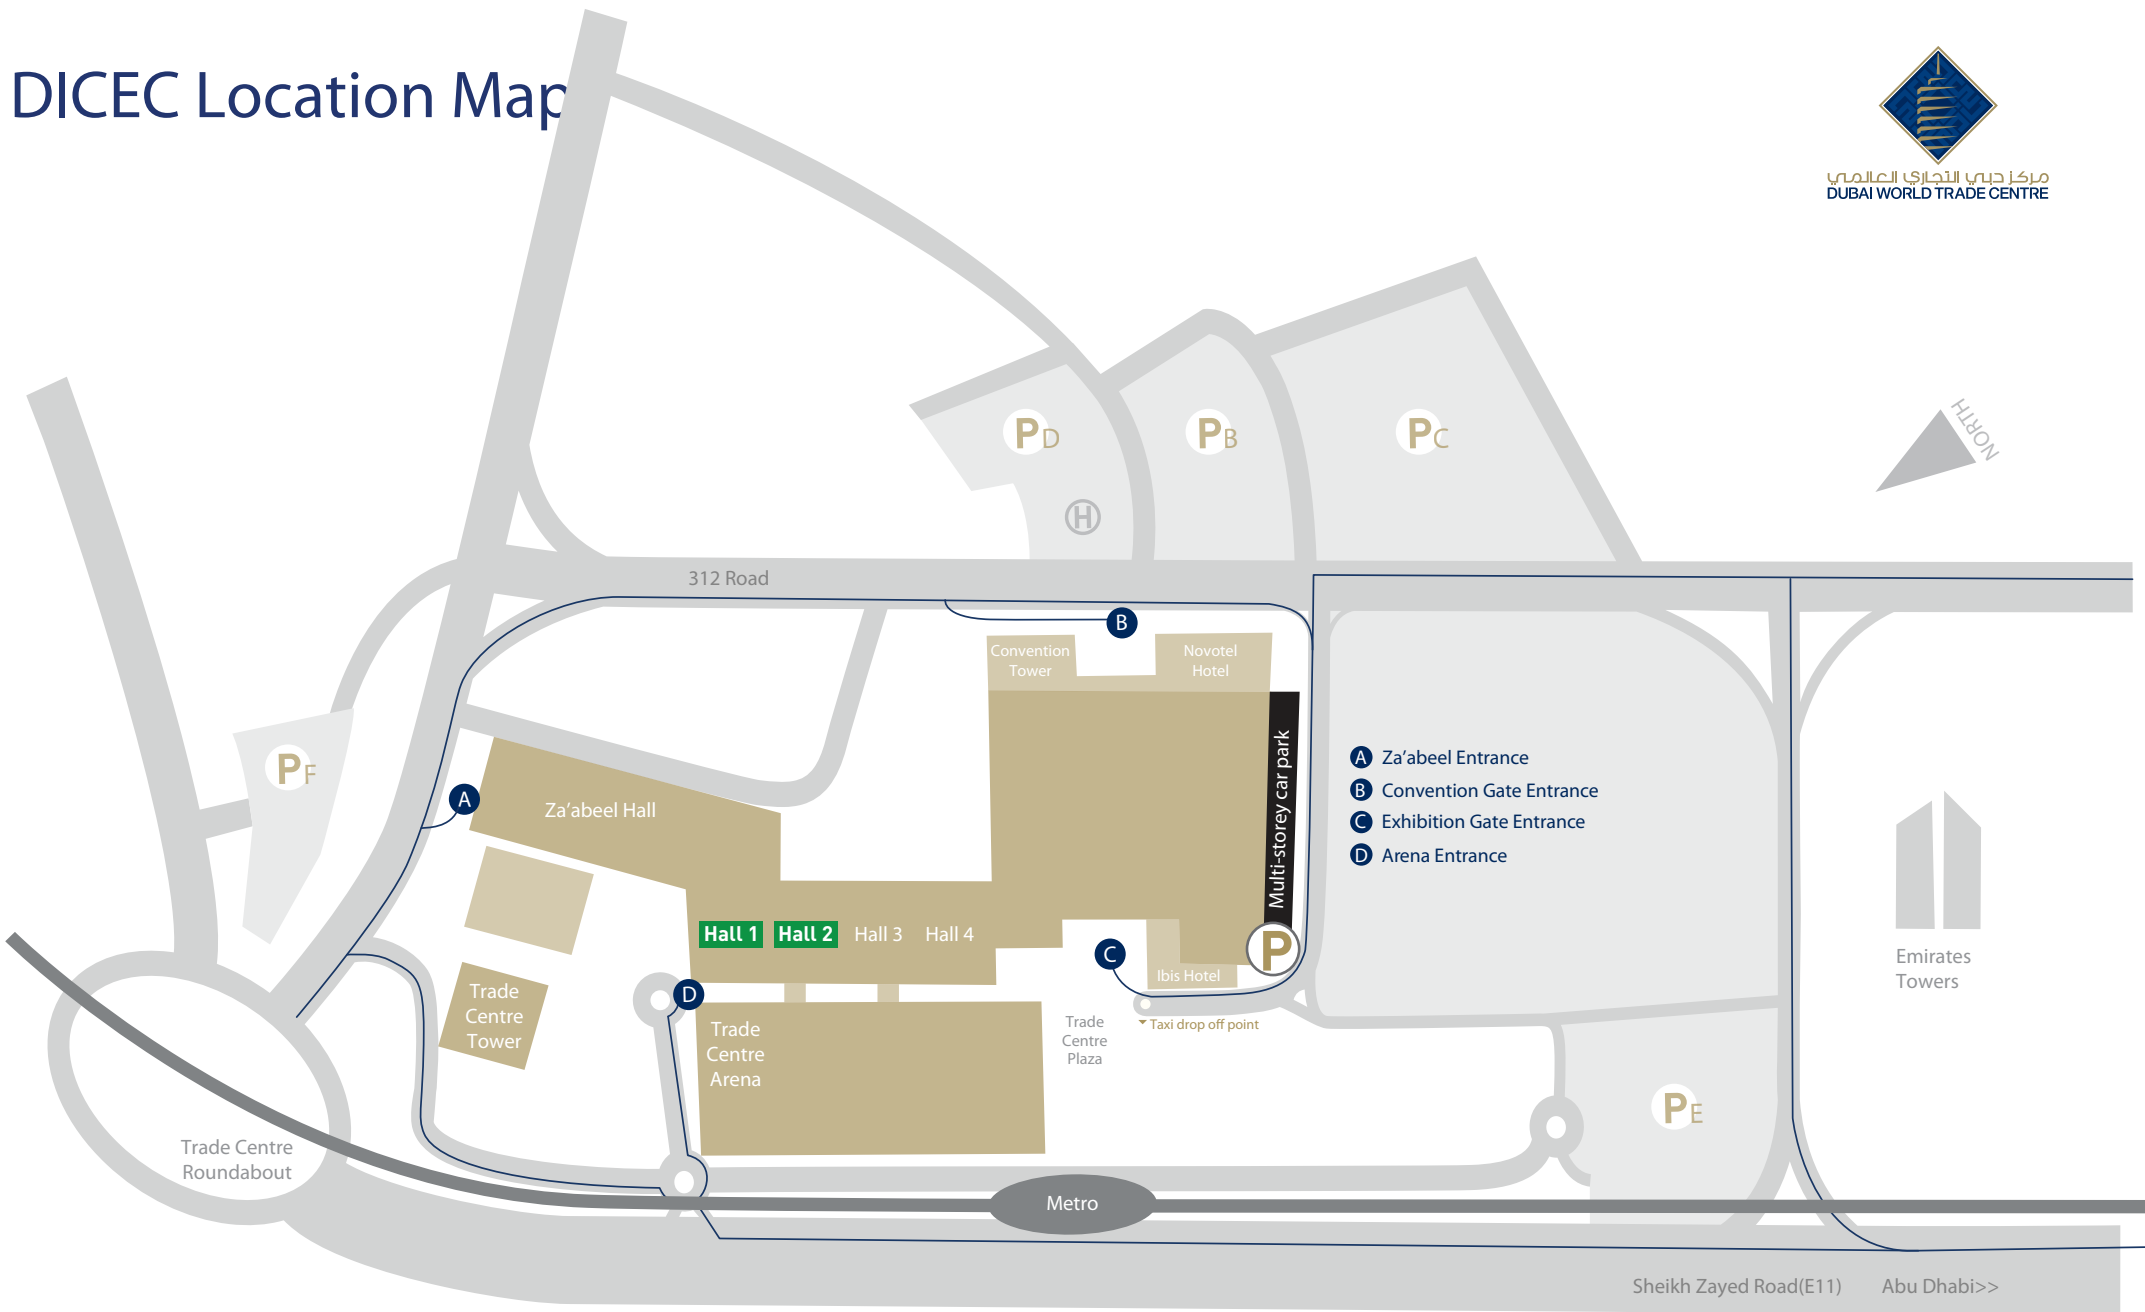

DICEC Location Map

- A Za'abeel Entrance
- B Convention Gate Entrance
- C Exhibition Gate Entrance
- D Arena Entrance

 Parking

Sheikh Zayed Road(E11) Abu Dhabi>>